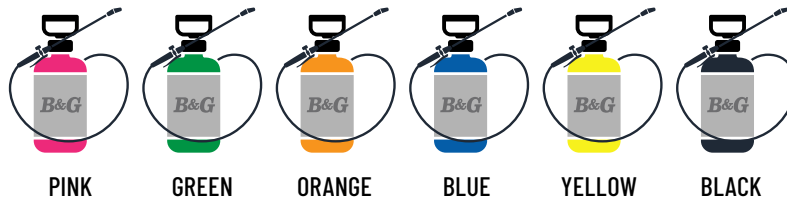

PRIMELINE COLOR OPTIONS

Colored Tops & Bottoms for the 1-gallon Stainless Steel Sprayers

FEATURES & BENEFITS

Upgrade your existing Primeline Sprayer by replacing the black tops and bottoms with vibrant colored options. Alternatively, create a brand new look by mixing and matching top and bottom colors to differentiate your sprayers from each other or personalize them to your liking.

- **BOOST BRAND VISIBILITY:** Use your company colors to create a cohesive and memorable impression.
- **DURABLE:** Made of the same rugged material as the traditional black tops/bottoms.
- **TEAM SPIRIT AND SUPPORT:** Display your team spirit with your favorite sports team's colors.
- **CAUSE AWARENESS:** Show your support for important causes by choosing sprayer colors that symbolize awareness. Raise awareness for breast cancer with our pink sprayers or support environmental initiatives with our green options.
- **FORMULATION DIFFERENTIATION:** Easily distinguish between different formulations with color-coded sprayers.

COLORED TOPS & BOTTOMS ONLY

		PINK	GREEN	ORANGE	BLUE	YELLOW	BLACK
TOP	LEGACY PART #	22049471	22049482	22049490	22049486	22049473	22049476
	ORDER #	1608003824	1608003830	1608003834	1608003832	1608003826	1608009753
BOTTOM	LEGACY PART #	22049472	22049483	22049491	22049487	-	22049477
	ORDER #	1608003825	1608003831	1608003835	1608003833	-	1608003829