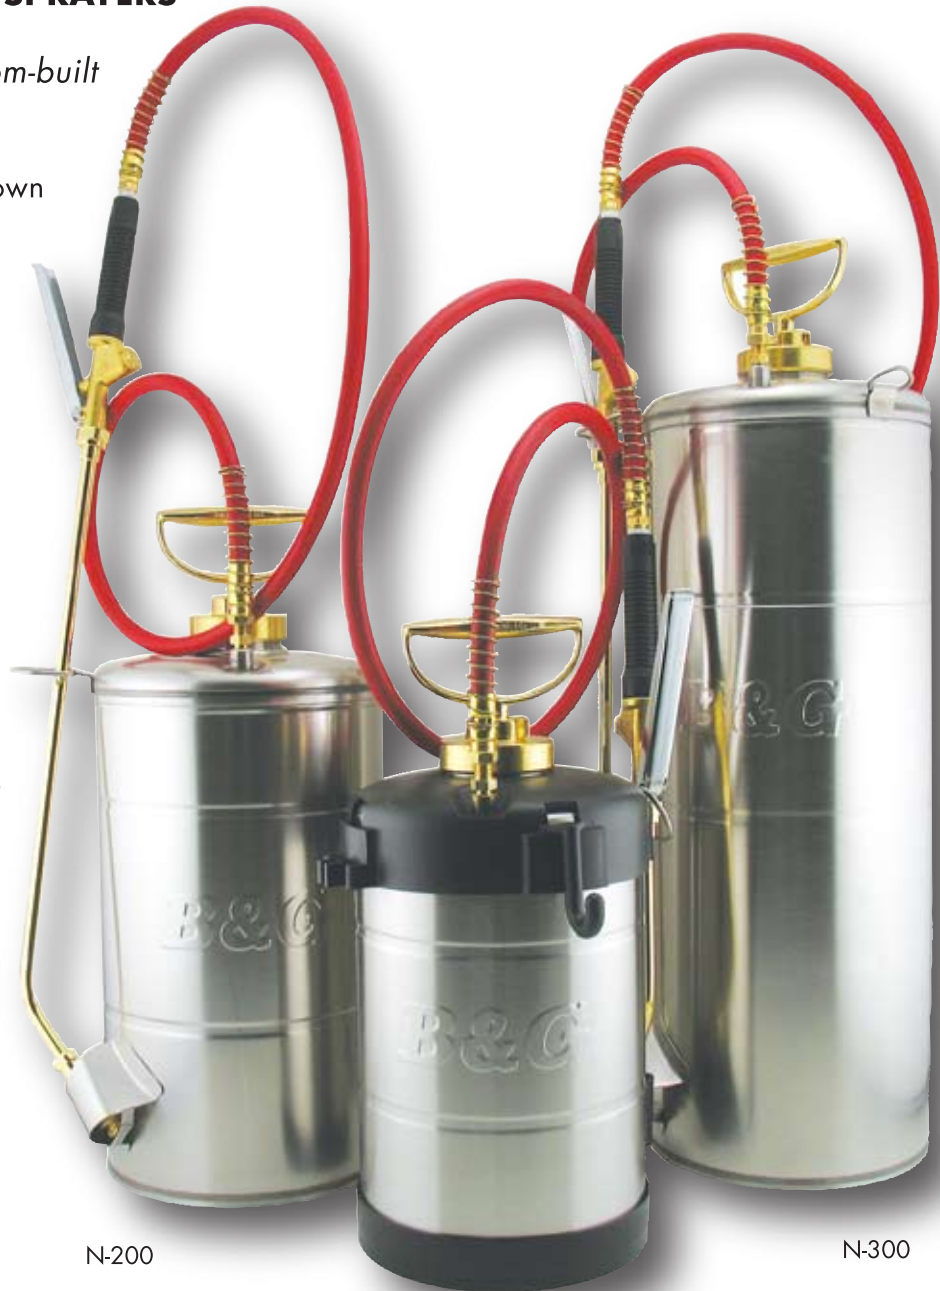

N-100

N-300

Primeline Series Sprayers

PRIMELINE SERIES SPRAYERS

*Off the shelf, or custom-built
to your specifications*

- » 1, 2 and 3 gallon shown
- » 1/2 gallon available
- » Great for carpet cleaning and other applications
- » Exclusive dripless ExtendaBan valve available
- » Heavy-duty stainless steel
- » Top quality chemical resistant hose
- » 75 different models available with many tip, gun and extension options
- » Brass cap and handle
- » Stainless steel pump rod

ORDER#	MODEL
11001200	N-100
11001600	N-200
11001800	N-300

N-200