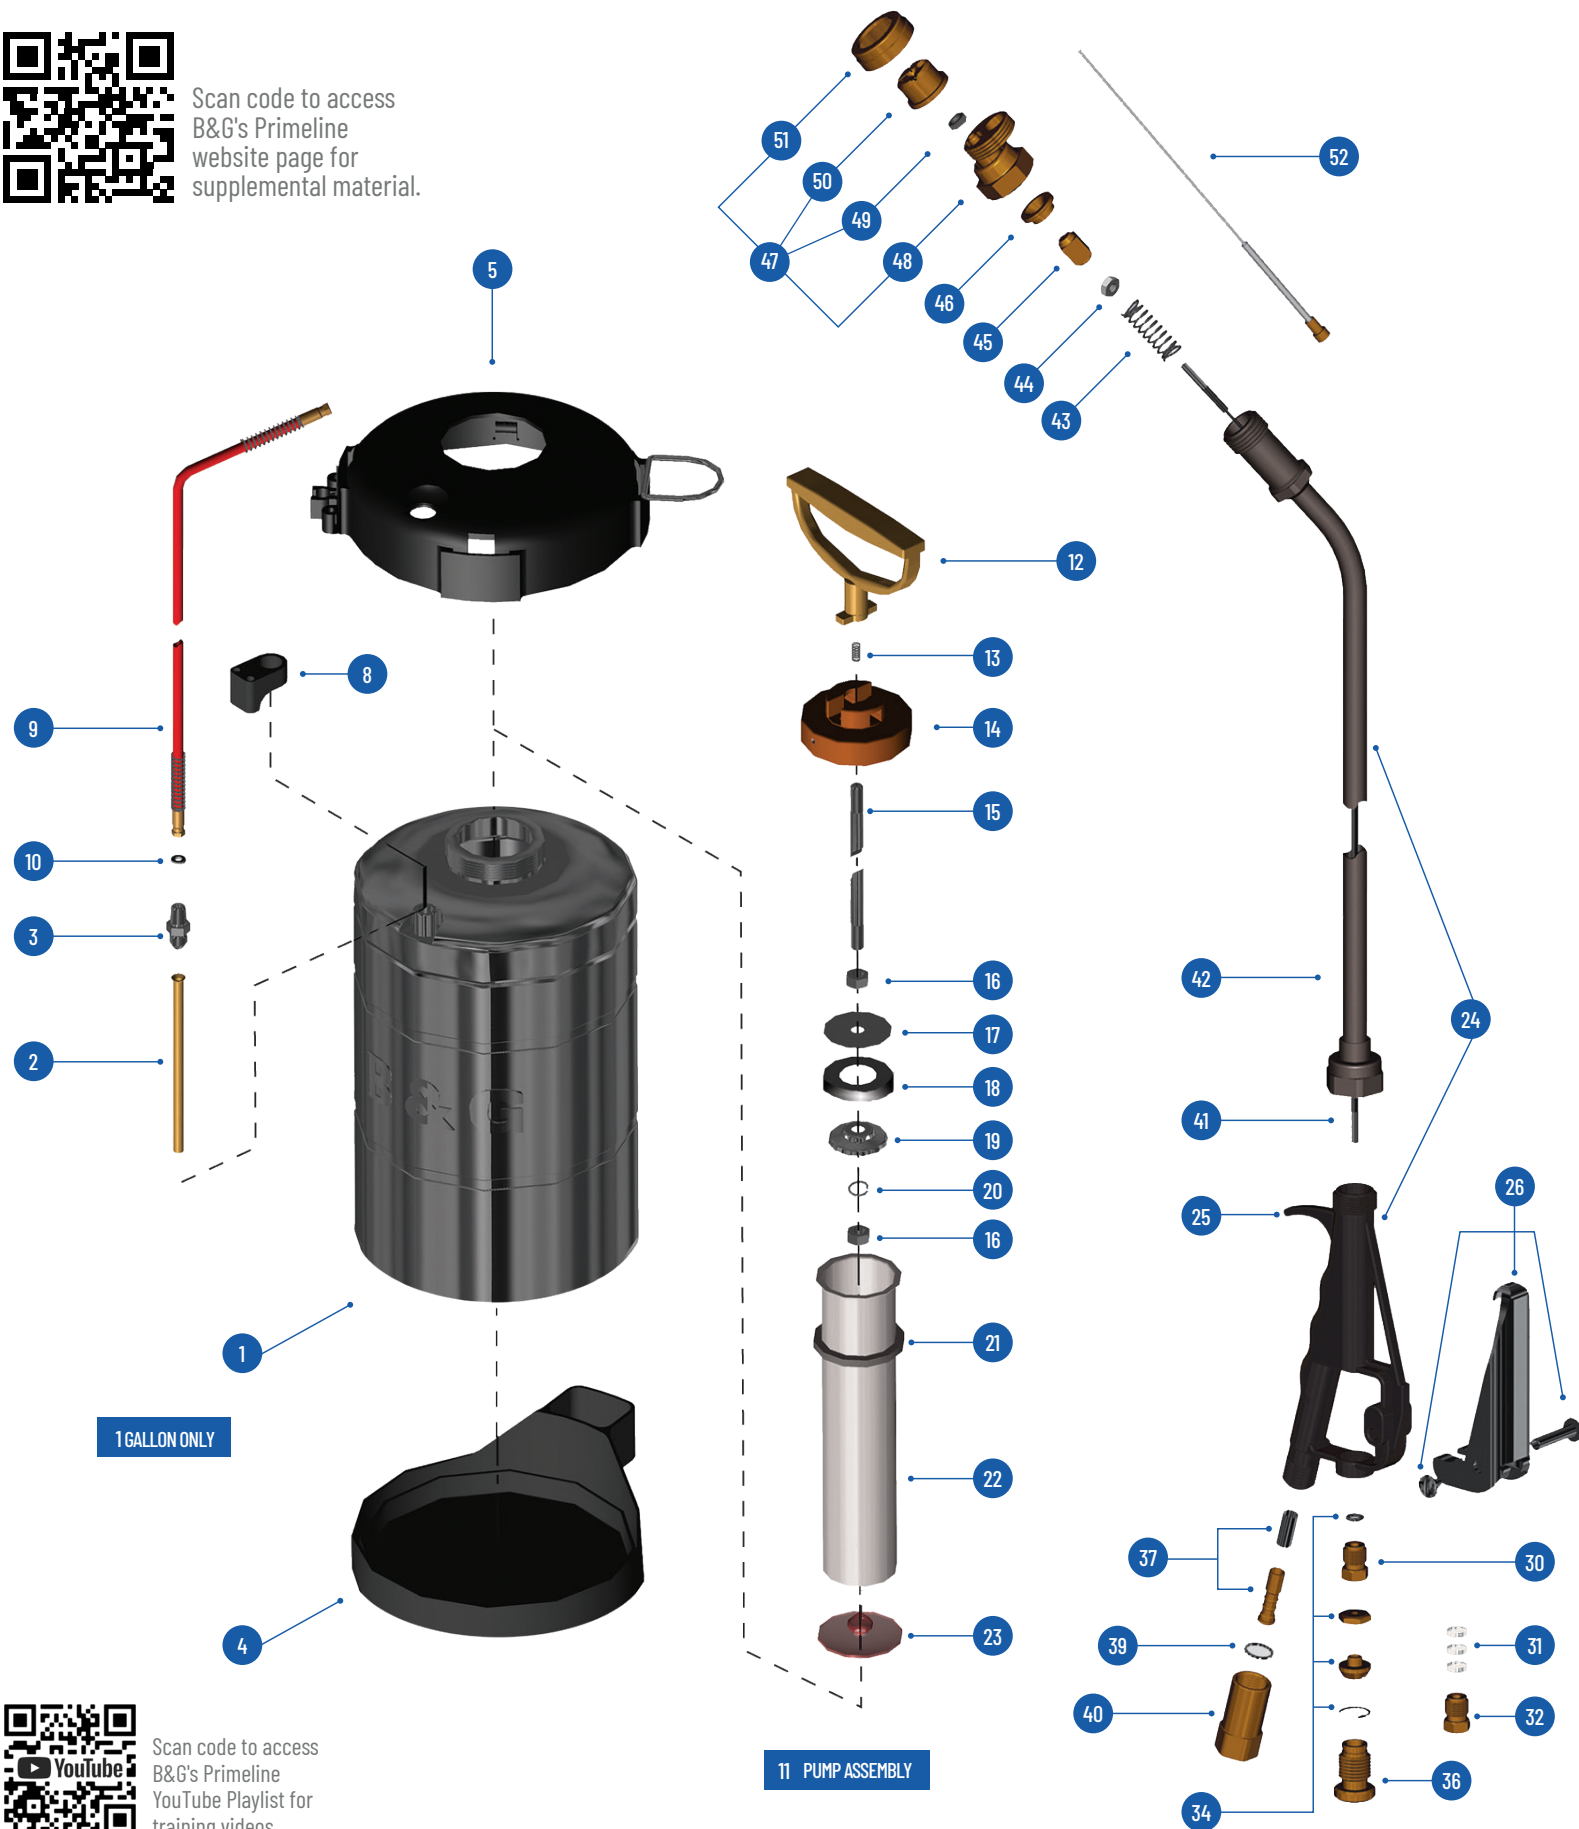

PRIMELINE SPRAYER WITH EXTENDA-BAN VALVE

Find B&G Primeline sprayer parts to upgrade or rebuild your equipment. Our tanks and sprayers are expertly engineered for maximum compatibility and easy repairs.

Scan code to access B&G's Primeline website page for supplemental material.