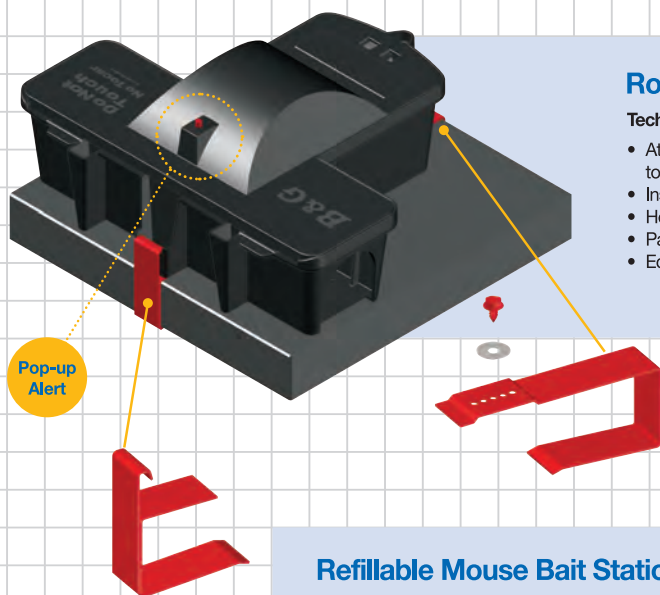

Fast Catch Station

The Fast Catch station is available in two different models, the first is a station-only design and the second is our "Rodent Alert" design. This Patent pending design features a "pop up" alert that will notify you that the snap trap has been triggered.

- Heavy duty construction
- Easy open single lock design
- Reusable – designed for years of service
- Tamper resistant – lid recesses into base
- Low profile design for increased rodent activity
- Fits all professional rat snap traps and includes bait rods
- Long entry pathways keeps the rodent hidden after catch
- Pop-outs in rear of station allows for attachment to pipes or any other object by use of cable ties

Great places to use the Fast Catch:

- Sensitive Accounts – where rodenticide is banned
- Residential Accounts – keeps rats hidden from occupants
- Commercial kitchens, restaurants and office complexes

Rodent Station Attachment System

Technical specifications:

- Attaches any B&G rodent station to a 12"x12" paver block
- Installs in less than 30 seconds
- Heavy duty metal construction
- Patent pending design
- Economical cost

Special features:

- The station attachment system consists of 2 clamps, a metal screw and washer. It is designed for use with a 12"x12" (1.5" thick) concrete paver, and only with B&G rodent stations
- Easy and economical way to secure the Fast Catch and rodent bait station
- Holds station securely to block and is reusable

See a video of these products in action at www.bgequip.com

Refillable Mouse Bait Station

Technical specifications:

- Low profile design for increased rodent activity
- Child and Pet Resistant – Bait cannot be touched through access points in station
- Can be used with a vertical or horizontal bait rod that will hold the bait firmly in place
- Recessed cover – Does not allow for hands or fingers to pry open station
- Single Key quick entry – Cuts down service time
- Economically Priced – Offers many improved features as compared to other mouse bait stations

Special features:

- Large bait chamber allows multiple mice to feed at one time
- Heavy duty design – Can withstand stepping on without damage to station
- Rods held firmly in place when cover is closed
- Rods can be stored inside station when not in use
- Rod pack and key included