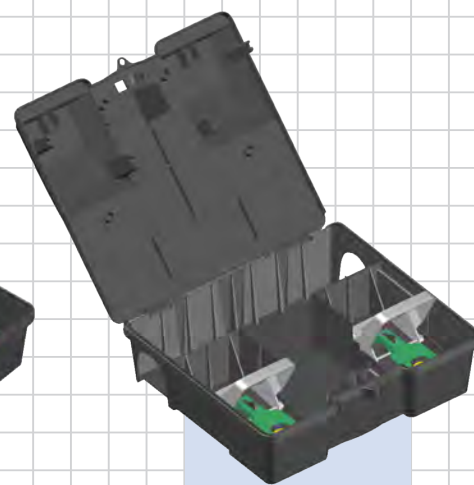

- Can be used with baits, snap traps or a combination of both
- High capacity bait chamber utilizing both horizontal and vertical bait positions
- Can hold up to 2 snap traps
- Low profile design for increased rodent activity along with domed area for accommodation of snap traps
- Tamper resistant design with cover fully recessed into base.
- Internal baffles keeps untargeted animals from reaching the bait chamber
- Single lock design cuts down on service time
- Cover can be removed from base for easy service

Special features:

- Ramped entrance into bait chamber prevents any water from contaminating the bait
- Quick and easy station cleaning
- For additional security or placement of a bait identification card, there is a hole in the front of the station that allows the cover to be secured to the base by means of a zip tie or lock
- Uses a wide variety of snap traps
- When used with snap traps, can be outfitted with the exclusive Patented Alert System

Can be used with a variety of bait placement

Can use a combination of bait and trap

Station shown with two snap trap placements

DESCRIPTION	ORDER#
Deluxe Bait Station	25000420
Deluxe Bait Station with Weight	25000402
Extra Key Pack - 15 Keys	25000205