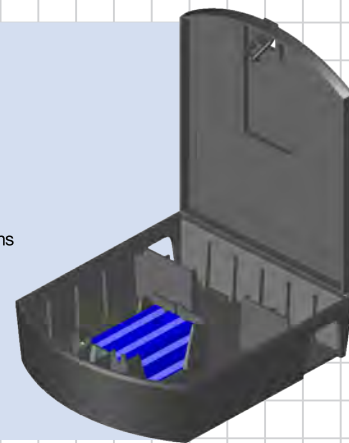

- The station attachment system consists of 2 clamps, a metal screw and washer. It is designed for use with a 12"x12" (1.5" thick) concrete paver, and only with B&G rodent stations
- Easy and economical way to secure the Fast Catch and rodent bait station
- Holds station securely to block and is reusable

See a video of these products in action at www.bgequip.com

Refillable Mouse Bait Station

Technical specifications:

- Low profile design for increased rodent activity
- Child and Pet Resistant – Bait cannot be touched through access points in station
- Can be used with a vertical or horizontal bait rod that will hold the bait firmly in place
- Recessed cover – Does not allow for hands or fingers to pry open station
- Single Key quick entry – Cuts down service time
- Economically Priced – Offers many improved features as compared to other mouse bait stations

Special features:

- Large bait chamber allows multiple mice to feed at one time
- Heavy duty design – Can withstand stepping on without damage to station
- Rods held firmly in place when cover is closed
- Rods can be stored inside station when not in use
- Rod pack and key included