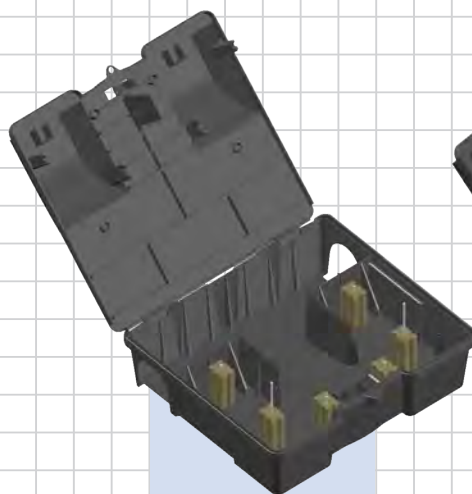

Deluxe Rodent Station

The newest addition to B&G's reusable bait stations. Multifunctional high tech design at an economical price.

See a video of these products in action at www.bgequip.com

Technical specifications:

- Can be used with baits, snap traps or a combination of both
- High capacity bait chamber utilizing both horizontal and vertical bait positions
- Can hold up to 2 snap traps
- Low profile design for increased rodent activity along with domed area for accommodation of snap traps
- Tamper resistant design with cover fully recessed into base.
- Internal baffles keeps untargeted animals from reaching the bait chamber
- Single lock design cuts down on service time
- Cover can be removed from base for easy service

Special features:

- Ramped entrance into bait chamber prevents any water from contaminating the bait
- Quick and easy station cleaning
- For additional security or placement of a bait identification card, there is a hole in the front of the station that allows the cover to be secured to the base by means of a zip tie or lock
- Uses a wide variety of snap traps
- When used with snap traps, can be outfitted with the exclusive Patented Alert System

Can be used with a variety of bait placement