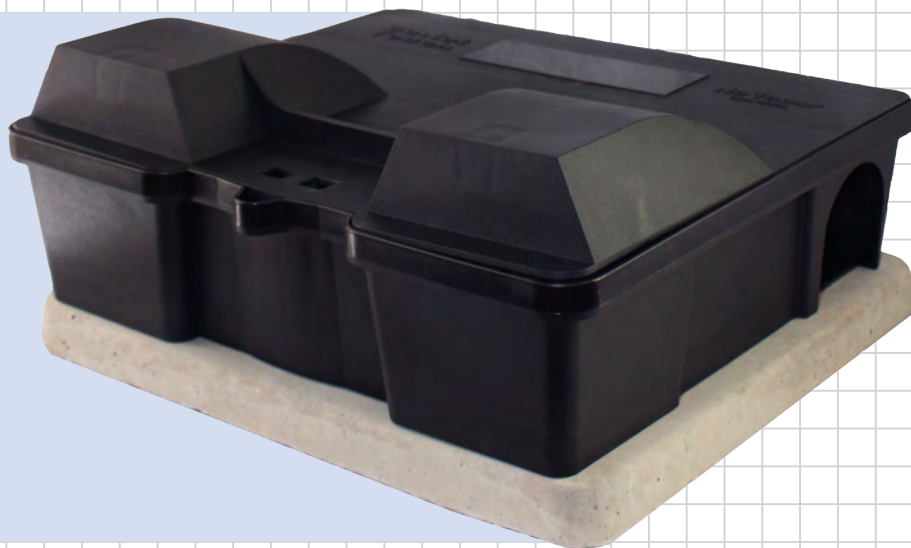

Technical specifications:

- High capacity bait chamber
- Low profile design for increased rodent activity
- Bait placement can be done both horizontally and vertically
- Quick and easy cleaning of the station
- For additional security there is a hole in the front of the station that allows you to secure the cover to the base with a lock or zip tie
- Ramped entrance into bait chamber helps prevent any water from entering and contaminating bait
- "Single" lock design decreases service time
- Can be flush mounted against a wall or structure for maximum effectiveness
- When flush mounted, lid will remain open for easy servicing
- Recessed cover – Does not allow for hands or fingers to attempt to pry open station

Deluxe Rodent Station

The newest addition to B&G's reusable bait stations. Multifunctional high tech design at an economical price.

See a video of these products in action at www.bgequip.com

Technical specifications:

- Can be used with baits, snap traps or a combination of both
- High capacity bait chamber utilizing both horizontal and vertical bait positions
- Can hold up to 2 snap traps
- Low profile design for increased rodent activity along with domed area for accommodation of snap traps
- Tamper resistant design with cover fully recessed into base.
- Internal baffles keeps untargeted animals from reaching the bait chamber
- Single lock design cuts down on service time
- Cover can be removed from base for easy service

Special features:

- Ramped entrance into bait chamber prevents any water from contaminating the bait
- Quick and easy station cleaning
- For additional security or placement of a bait identification card, there is a hole in the front of the station that allows the cover to be secured to the base by means of a zip tie or lock
- Uses a wide variety of snap traps
- When used with snap traps, can be outfitted with the exclusive Patented Alert System