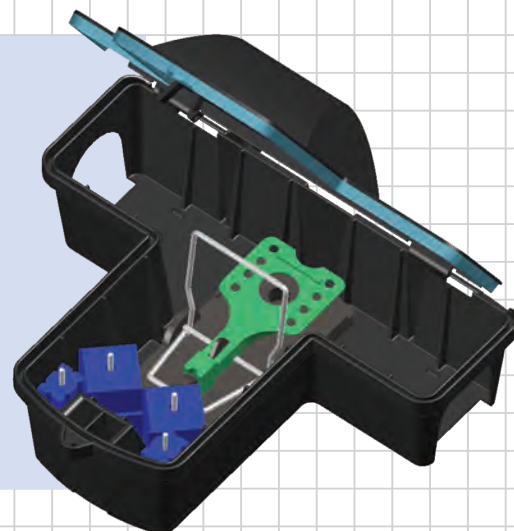

Fast Catch Station

The Fast Catch station is available in two different models, the first is a station-only design and the second is our "Rodent Alert" design. This Patent pending design features a "pop up" alert that will notify you that the snap trap has been triggered.

- Heavy duty construction
- Easy open single lock design
- Reusable – designed for years of service
- Tamper resistant – lid recesses into base
- Low profile design for increased rodent activity
- Fits all professional rat snap traps and includes bait rods
- Long entry pathways keeps the rodent hidden after catch
- Pop-outs in rear of station allows for attachment to pipes or any other object by use of cable ties

Great places to use the Fast Catch:

- Sensitive Accounts – where rodenticide is banned
- Residential Accounts – keeps rats hidden from occupants
- Commercial kitchens, restaurants and office complexes

Rodent Station Attachment System

Technical specifications:

- Attaches any B&G rodent station to a 12"x12" paver block
- Installs in less than 30 seconds
- Heavy duty metal construction
- Patent pending design
- Economical cost

Special features:

- The station attachment system consists of 2 clamps, a metal screw and washer. It is designed for use with a 12"x12" (1.5" thick) concrete paver, and only with B&G rodent stations
- Easy and economical way to secure the Fast Catch and rodent bait station
- Holds station securely to block and is reusable

See a video of these products in action at www.bgequip.com

Refillable Mouse Bait Station

Technical specifications:

- Low profile design for increased rodent activity
- Child and Pet Resistant – Bait cannot be touched through access points in station
- Can be used with a vertical or horizontal bait rod that will hold the bait firmly in place
- Recessed cover – Does not allow for hands or fingers to pry open station
- Single Key quick entry – Cuts down service time
- Economically Priced – Offers many improved features as compared to other mouse bait stations

Special features:

- Large bait chamber allows multiple mice to feed at one time
- Heavy duty design – Can withstand stepping on without damage to station
- Rods held firmly in place when cover is closed
- Rods can be stored inside station when not in use
- Rod pack and key included