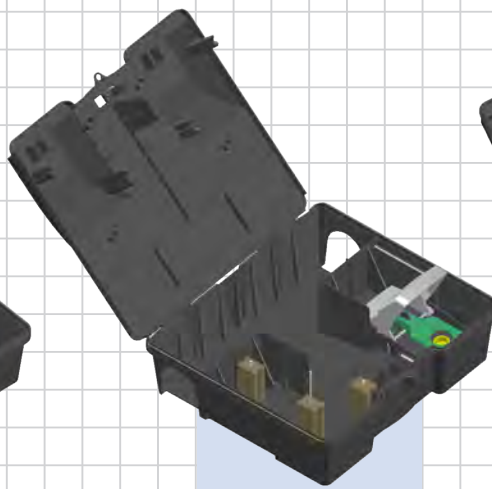

Can use a combination of bait and trap