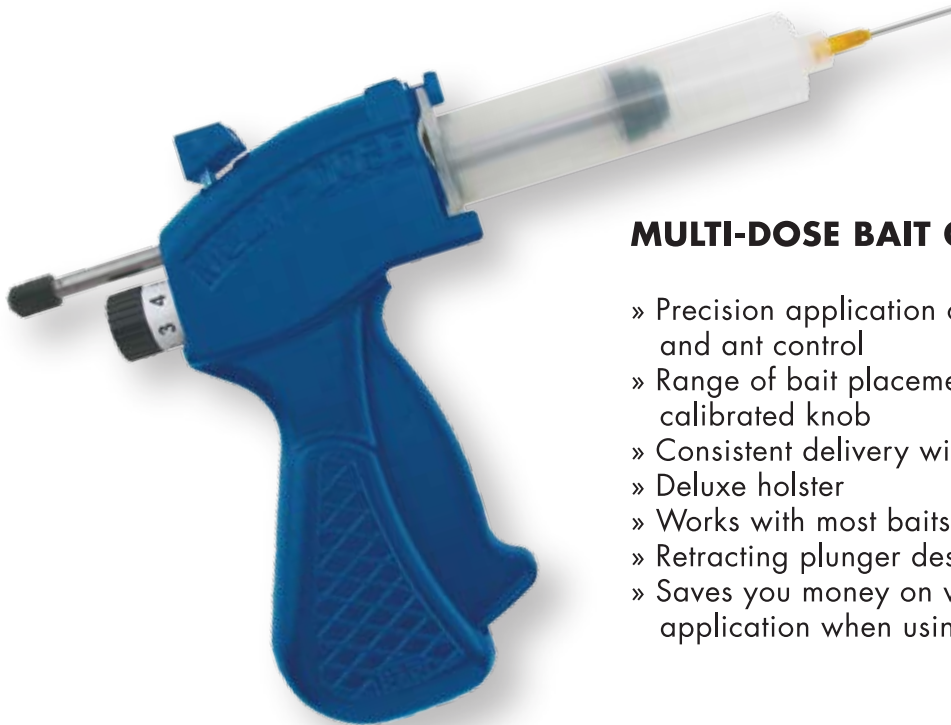

# MULTI-DOSE BAIT GUN

**B&G**

## MULTI-DOSE BAIT GUN

- » Precision application of gel baits for cockroach and ant control
- » Range of bait placement sizes available from calibrated knob
- » Consistent delivery with each trigger pull
- » Deluxe holster
- » Works with most baits
- » Retracting plunger design eliminates drip at the tip
- » Saves you money on wasted bait due to over application when using inexpensive bait guns.

*Multi-Dose Bait Gun shown in Deluxe Holster*

ORDER#	MODEL#	DESCRIPTION
24020001	3000	Multi-Dose™ Gun Kit (3000) <i>Includes: gun, extra syringe and syringe tip</i>
24020002	3000-B	Multi-Dose™ Basic Kit (3000-B) <i>Gun with no accessories</i>
24020000	3000-DL	Multi-Dose™ Gun Deluxe Kit (3000-DL) <i>Includes: model 3000 and holster</i>